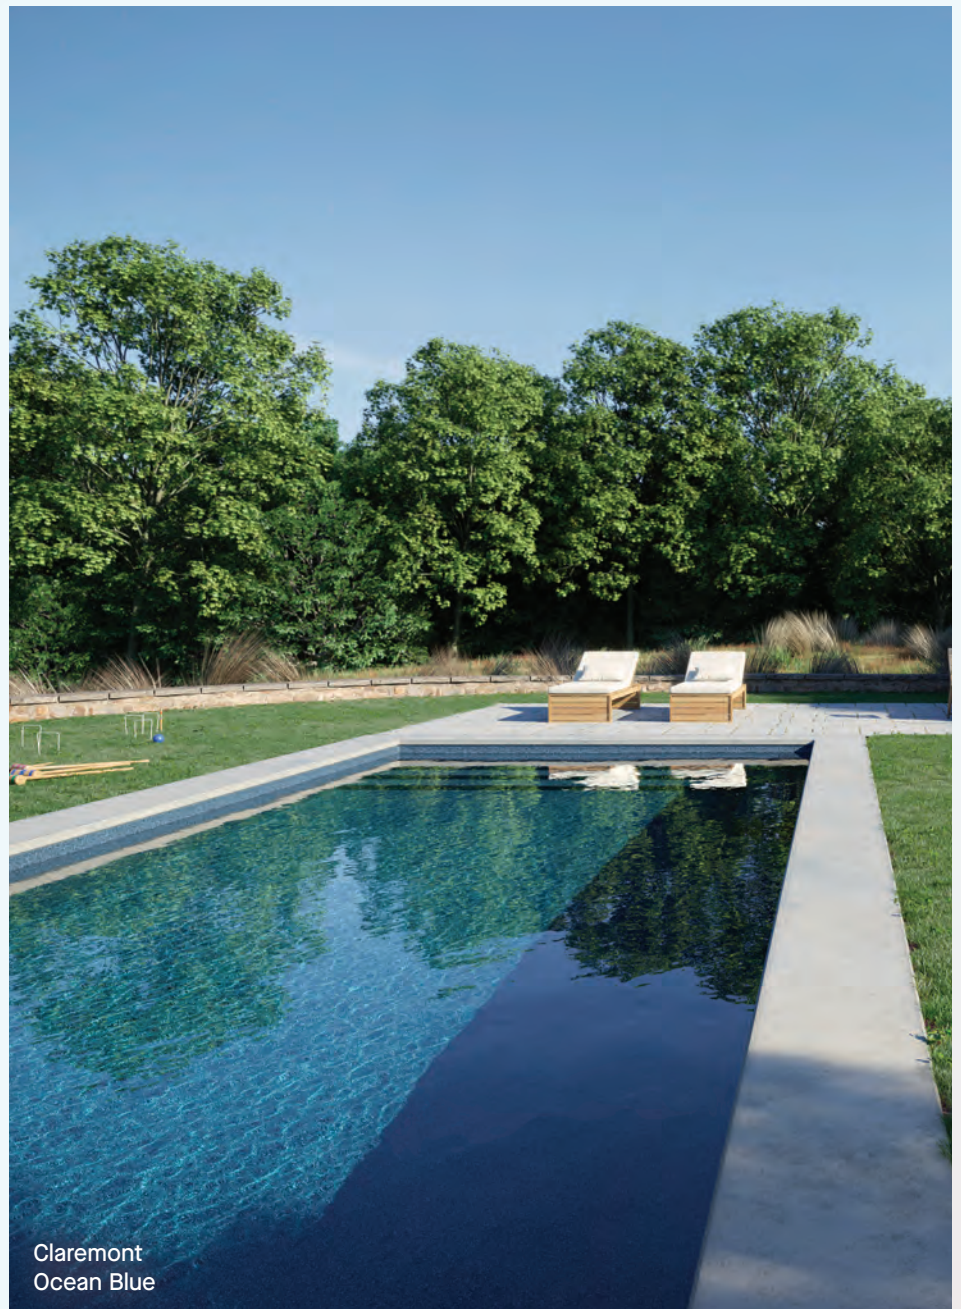

Claremont
Ocean Blue