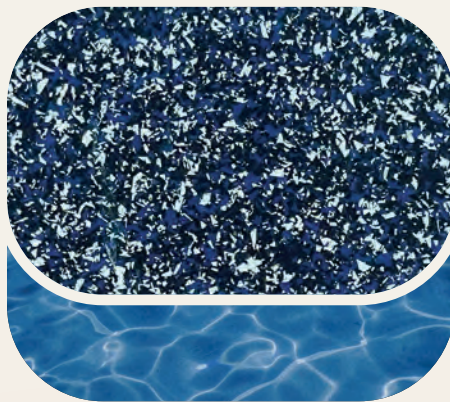

Crystite Color

Choose from our stunning selection of vibrant Crystite Classic colors to set the perfect tone and reflect your personal style. For the **ultimate sparkle and brilliance**, explore our **Crystite Crystal** finishes—designed to deliver exquisite shimmer and create a pool that's not only luminous but irresistibly inviting.

Crystite Crystal

Sapphire Blue

Coastal Bronze

Shale Grey

Water Color Appearance

Ocean Blue

Night Sky

Pearl White