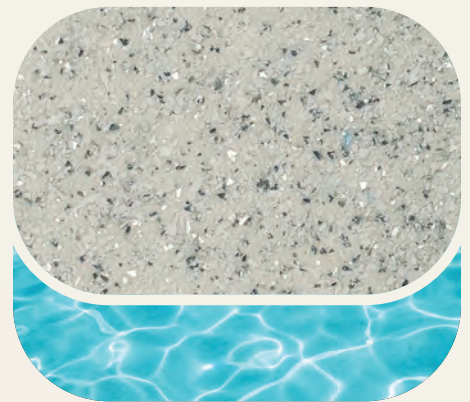

Crystite Crystal

Sapphire Blue

Coastal Bronze

Shale Grey

Water Color Appearance

Ocean Blue

Night Sky

Pearl White