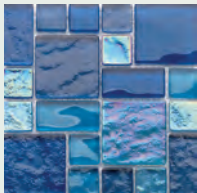

Night Life Series

Ballad

Iridescent and opaque blue squares and rectangles mix in a sweet song of bliss

NL-831
6×6 (Random Block) – Waterline
NL-1131
2×2 (1×1) – Inlaid