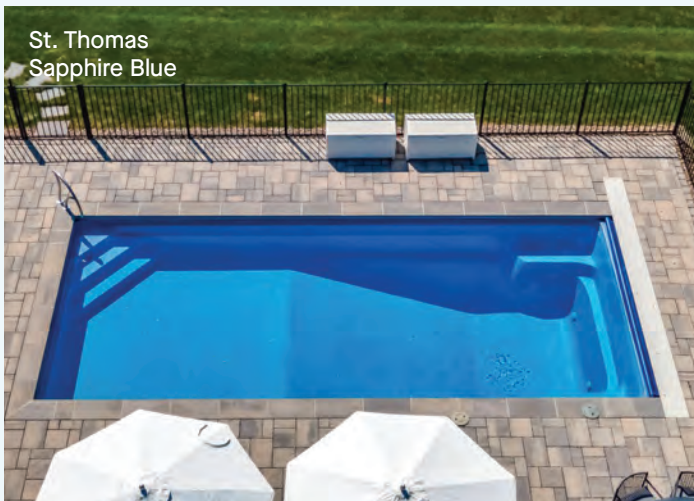

Delray
Sapphire Blue

St. Thomas
Sapphire Blue