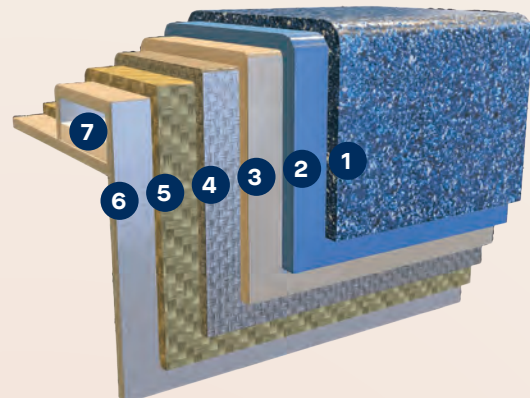

WHY FIBERGLASS

Discover Our Expert Craftsmanship

Quick, effortless installation: Escape to your backyard sooner. With fiberglass, your dream pool becomes a reality in just 3-6 weeks—versus 3-6 months for concrete pools.

Carefree maintenance: Fiberglass pools stay stunning with minimal effort. Our crystite gel coating resists algae growth, reduces maintenance costs, and keeps your pool sparkling.

Peace of mind: Save time and money in the long run. Fiberglass pools are not only the strongest in the industry, but also easier and less costly to repair—and they come with a limited lifetime warranty.

Smooth to the touch: The non-abrasive crystite gel coat surface of fiberglass feels silky to the skin for a gentle experience every time.

Perfect for saltwater lovers: Made from the same material as luxury yachts and boats, fiberglass pools are built to handle saltwater systems for a more harmonious and enduring swimming experience.

LATHAM'S ADVANCED COMPOSITE TECHNOLOGY

1. 1 Crystite Gel Coat
2. 2 Vinyl Ester Resin
3. 3 BiMax Radius Reinforcement
4. 4 Carbon-Infused Technology
5. 5 Aramid Fibers
6. 6 Woven Roving and Marine-Grade Resin
7. 7 Closed Reinforced Beam Construction