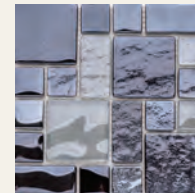

Soul

Deep obsidian and smoky quartz twist together with sparks of silver

NL-834
6×6 (Random Block) – Waterline
NL-1134
2×2 (1×1) – Inlaid