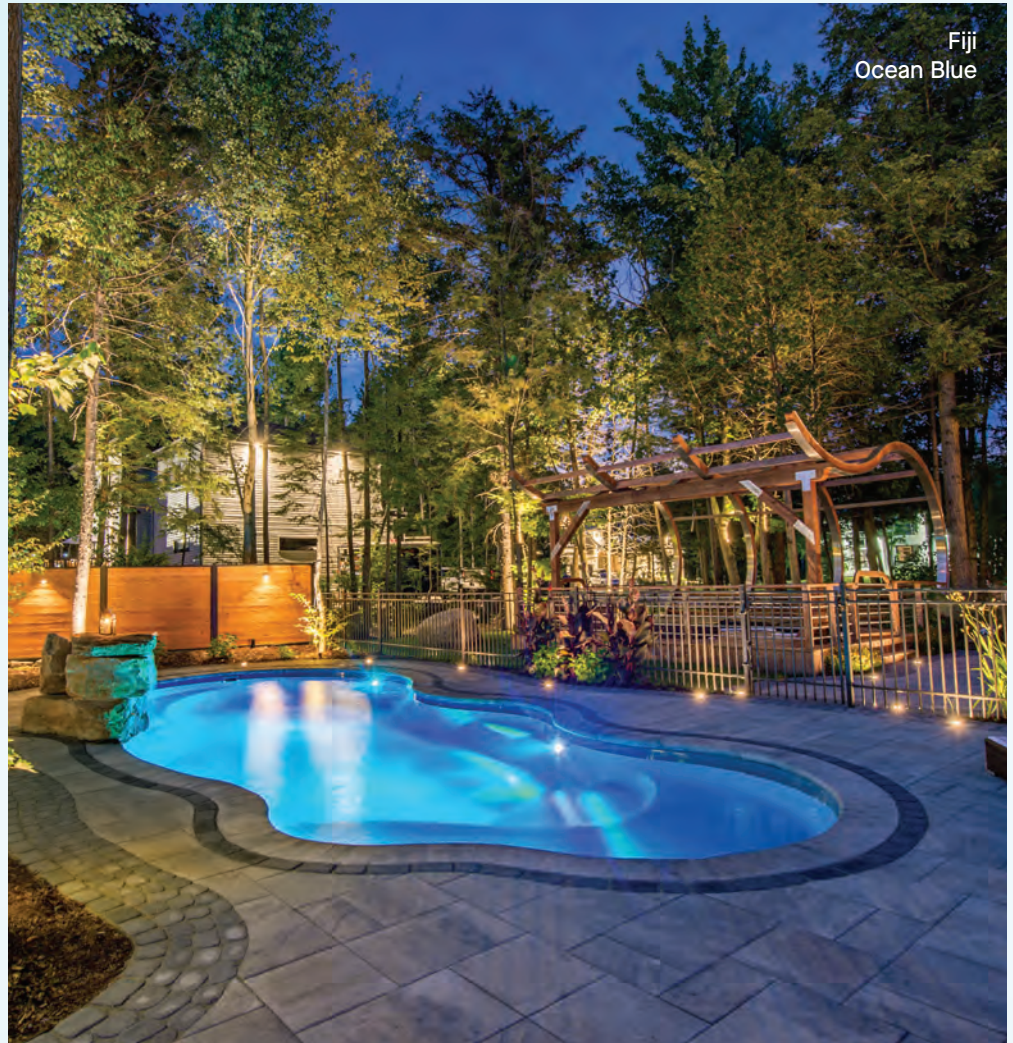

Fiji

15' x 34'

Depth: 3' 6" to 6'

Ships from: CA, IA, LA, NC, OK, TN, WV

Fiji
Ocean Blue