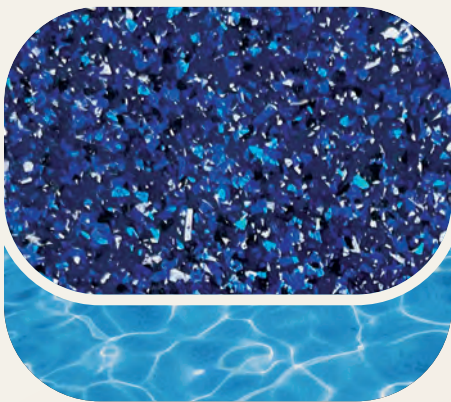

Crystite Color

Choose from our stunning selection of vibrant Crystite Classic colors to set the perfect tone and reflect your personal style. For the **ultimate sparkle and brilliance**, explore our **Crystite Crystal** finishes—designed to deliver exquisite shimmer and create a pool that's not only luminous but irresistibly inviting.

Crystite Crystal

Sapphire Blue

Coastal Bronze

Shale Grey

Water Color Appearance

Ocean Blue

Night Sky

Pearl White

Water Color Appearance

CRYSTITE CLASSIC

Sapphire Blue

Coastal Bronze

Shale Grey

Ocean Blue

Night Sky

Whisper White