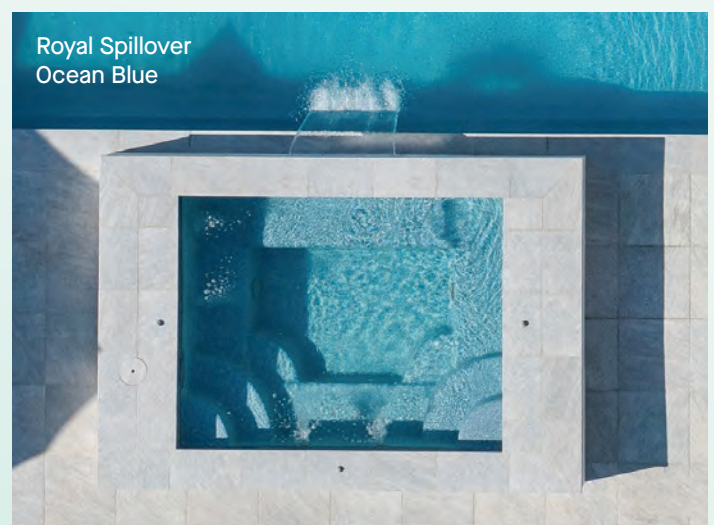

Royal Spillover
Ocean Blue